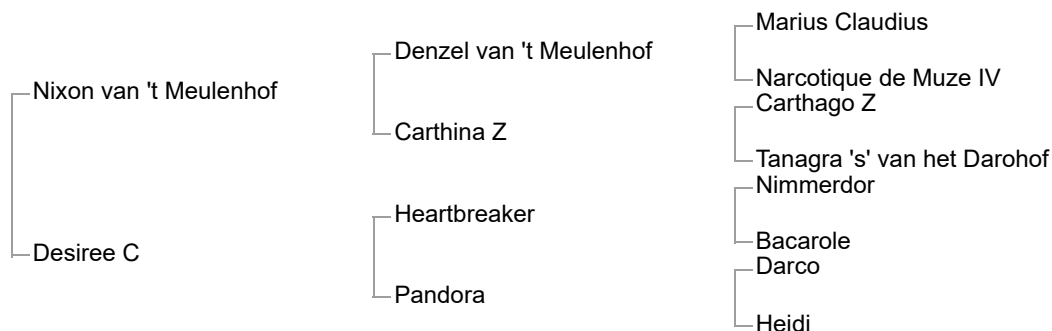

Nr. 19

TZATZIKI JB
056002W00323492

PRESENTATION EN MAIN
SAUT EN LIBERTE

Tzatziki JB
dark bay
09/05/2019, BWP

Sire: NIXON VAN 'T MEULENHOF (BWP, 2013, chestnut stallion by Denzel van 't Meulenhof) Approved For: BWP 2 placings @ **Level 1.50m**
- Jos Verlooy (BEL)

1st dam: Desiree C (BWP, 2003, bay mare by Heartbreaker) 2 placings @ **Level 1.45m** - Chaouki Rijnders (BEL) and 1 placing @ 1.40m 3rd
CSI2* Lummen (BEL) (1.35m); 3rd CSI2* Dunkerque (FRA) (1.35m); 1st CSI2* Dunkerque (FRA) (1.30m);
Tzatziki JB (BWP, 2019, dark bay stallion by Nixon van 't Meulenhof)

2nd dam: Pandora (BWP, 1992, chestnut mare by Darco)

Valencia (BWP, 1998, chestnut mare by Ernest)

VERONA VON HARY (sBs, 2005, chestnut mare by Moujik de Sohan) **Level 1.60m** - Mihai Canta (ROU) and 3 placings @ 1.50m 8th
CSI3* Ebreichsdorf (AUT) (1.50m);

Mio von Hary Z (Z, 2007, bay gelding by Moujik de Sohan) **Level 1.45m** - Patrice Planchat (FRA) and 4 placings @ 1.35m 3rd CSI1*
Ascaïn (FRA) (1.35m); 3rd CSI2* Palaiseau (FRA) (1.30m); 3rd CSI1* Villeneuve-Loubet (FRA) (1.30m);

Sunny Boy von Hary Z (Z, 2010, bay gelding by Sir Shutterfly) **Level 1.45m** - Fanny Poletto (FRA) and 1 placing @ 1.35m

Alencia Von Hary Z (Z, 2012, bay mare by Action-Breaker) € 957 - 1 win - 2 placings @ **Level 1.45m** - Elke Appeltans (BEL) and 1 win
- 3 placings @ 1.40m 1st CSN 6306 Hasselt (BEL) - Nat. (1.45m); 1st CSN 6412 - Finale Gouden Laars Turnhout (BEL) - Nat. (1.40m);
3rd CSN 6407 - Gouden Laars Hasselt (BEL) - Nat. (1.40m);

Desiree C (BWP, 2003, bay mare by Heartbreaker) :See Above

3rd dam: Heidi (BWP, 1984, bay mare by Rothschild)

Pandora (BWP, 1992, chestnut mare by Darco) :See Above

Teti van Cannes (BWP, 1996, bay gelding by Nabab de Reve) **Level 1.50m** - Christoph Sonnleitner (AUT)

Unique van Cannes (BWP, 1997, bay mare by Darco)

D'Amour vd Brouwershoeve (BWP, 2003, mare by Utrillo Z) Level 1.40m - Rik Hemeryck (BEL)

Guiseppe van de Brouwershoeve Level 1.45m - Ebba Larsson (SWE) and 1 placing @ 1.35m

4th dam: Brunette (BWP, 1978, bay mare by Wöhler II vd Richter)

Heidi (BWP, 1984, bay mare by Rothschild) :See Above

PROPRIETAIRE: LES ECURIES DE
TEYRAN SCEA
F - 34820 TEYRAN

NAISSEUR: JACOBS BART
B - 2590 BERLAAR