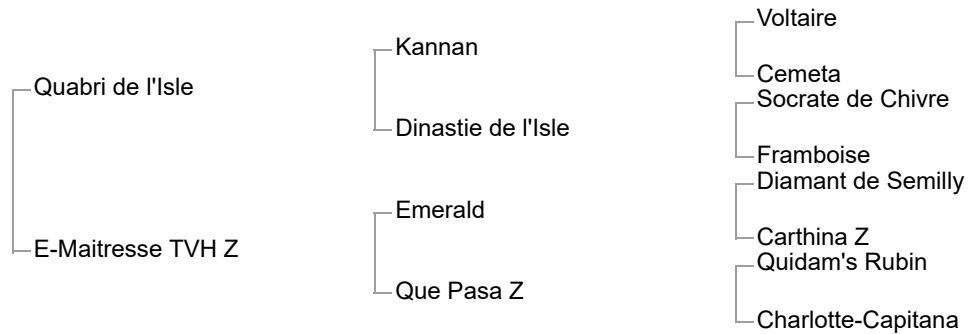

Quabrillo HK Z
black brown
05/07/2019, Z

Sire: QUABRI DE L'ISLE (SF, 2004, chestnut stallion by Kannan) Approved For: AES, Holst, KWPN, OS, sBs, SF 1 placing @ **Level 1.70m** - Pedro Veniss (BRA)

1st dam: E-MAITRESSE TVH Z (Z, 2012, black mare by Emerald) € 4,504 - 1 placing @ **Level 1.60m** - Christopher Megahey (IRL) and 1 placing @ 1.50m 8th CSI3* Zandhoven (BEL) (1.60m); 7th CSI3* Dinard (FRA) (1.50m); 1st CSIYH1* Oliva - Valencia (ESP) (1.35m);