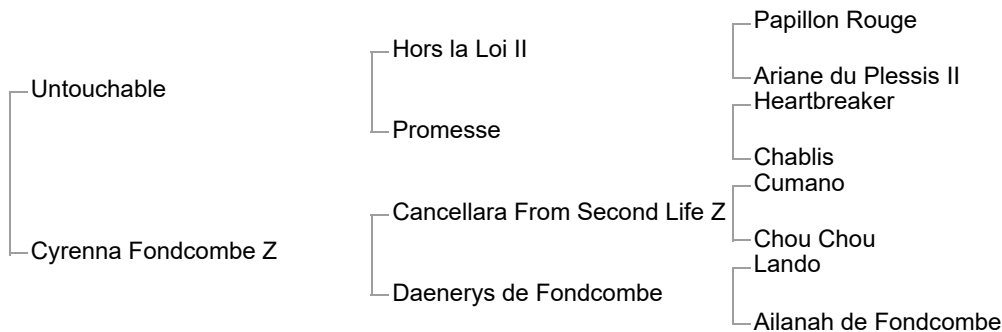

PRESENTATION EN MAIN
SAUT EN LIBERTE

Uganhofondcombe Z
grey
23/06/2019, Z

Sire: UNTOUCHABLE (KWPN, 2001, grey stallion by Hors la Loi II) Approved For: BWP, DWB, Holst, KWPN, OS, sBs, SF 3 placings @ **Level 1.60m** - Daniel Deusser (DEU)