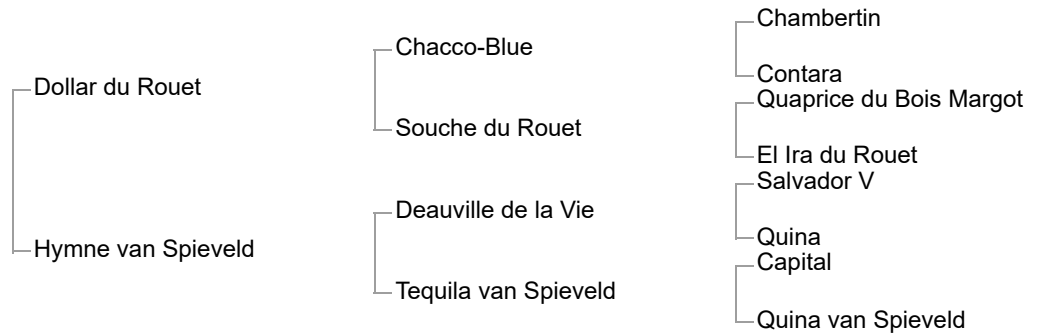

Nr. 30

JASPER DE LA TOUR
25000119393493Q

PRESENTATION EN MAIN
SAUT EN LIBERTE

Jasper de la Tour
bay
20/03/2019, SF

Sire: Dollar du Rouet (SF, 2013, bay stallion by Chacco-Blue) Approved For: SF Level 1.35m - Grégory Wathelet (BEL) and 1 win @ 1.25m 1st CSIYH1* Mons Ghlin (BEL) (1.25m);

Sire of: Du Rouet Z - (), Jah's Mine Pachavert - (), Diva Du Ry D'ave Z - ()

1st dam: Hymne van Spieveld (BWP, 2007, chestnut mare by Deauville de la Vie) 4 placings @ Level 1.30m - Iñigo Lopez de la Osa Escribano (ESP) and 3 placings @ 1.20m

Jasper de la Tour (SF, 2019, bay stallion by Dollar du Rouet)

2nd dam: Tequila van Spieveld (BWP, 1996, bay mare by Capital)

AMBER VAN SPIEVELD (BWP, 2000, bay mare by Nabab de Reve) **Level 1.60m** - Nicole Bloom (USA)

Brendy van Spieveld (BWP, 2001, bay mare by Quasimodo vd Molendreef)

Elegance van T Spieveld (BWP, 2004, bay mare by Toulon)

Ideaal van Spieveld Level 1.45m - Elia Simonetti (ITA)

KYAMANT VAN 'T SPIEVELD 1 placing @ **Level 1.55m** - Kevin Jochems (NLD)

Mieke van Spieveld € 2,584 - 1 placing @ **Level 1.45m** - Theresa Krapf (DEU)

Oscar van Spieveld Approved For: BWP € 556 - 2 placings @ Level 1.40m - Bart Clarys (BEL)

Marko van Spieveld (BWP, 2012, bay stallion by Arko III (Arko P.M.S.)) Approved For: BWP

CASPER VAN SPIEVELD (BWP, 2002, grey stallion by Mr. Blue) 1 placing @ **Level 1.60m** - Jos Lansink (BEL)

ECHO VAN 'T SPIEVELD (BWP, 2004, chestnut stallion by Heartbreaker) Approved For: BWP 2 placings @ **Level 1.60m** - Victoria Colvin (USA)

GENTILLE VAN SPIEVELD (BWP, 2006, bay stallion by Heartbreaker) 1 win - 8 placings @ **Level 1.60m** - Leslie Howard (USA)

Hymne van Spieveld (BWP, 2007, chestnut mare by Deauville de la Vie) :See Above

IZEAUX VAN SPIEVELD (BWP, 2008, bay stallion by Deauville de la Vie) 1 placing @ **Level 1.50m** - Paul Estermann (CHE)

Robijn van d'Abelendreef (BWP, 2017, stallion by Matisse de Mariposa) Approved For: BWP

3rd dam: Quina van Spieveld (BWP, 1993, chestnut mare by Lys de Darnen)

Tequila van Spieveld (BWP, 1996, bay mare by Capital) :See Above

HELIANTE VAN SPIEVELDHOEK (BWP, 2007, chestnut mare by Wandor van de Mispelaere) **Level 1.50m** - Yannick Martin (FRA)

Leonore van Spieveldhoek (BWP, 2011, bay mare by Toulon)

Sarlex van de Coefering (BWP, 2018, bay stallion by Tangelo van de Zuuthoeve) Approved For: Z

4th dam: Ugana (BWP, 1974, black brown mare by Lugano van la Roche)

Melissa (BWP, 1989, chestnut mare by Lys de Darnen)

Picasso van 't Spieveld (BWP, 1992, grey stallion by Capital) Approved For: BH

QUINTA VAN SPIEVELD (BWP, 1993, brown mare by Capital) **Level 1.60m** - Celso Luis Camargo Ariani (BRA)

SUMMER VAN SPIEVELD (BWP, 1995, grey mare by Capital) 3 wins @ **Level 1.60m** - Mandy Porter (USA)

Vedette van Spieveld Level 1.60m - Yannick Martin (FRA)

FALCO VAN SPIEVELD (BWP, 2005, bay stallion by Toulon) 3 wins - 9 placings @ **Level 1.60m** - Nicole Walker (CAN)

Nikita van Spieveld (BWP, 1990, chestnut mare by Lys de Darnen)

Quinine van 't Paradijs (BWP, 1993, chestnut mare by Voltaire)

Tiffany van het Paradijs Level 1.60m - Laura Chapot (USA) 9th New York Horse & Pony Saugerties (USA) - Nat. (1.60m);