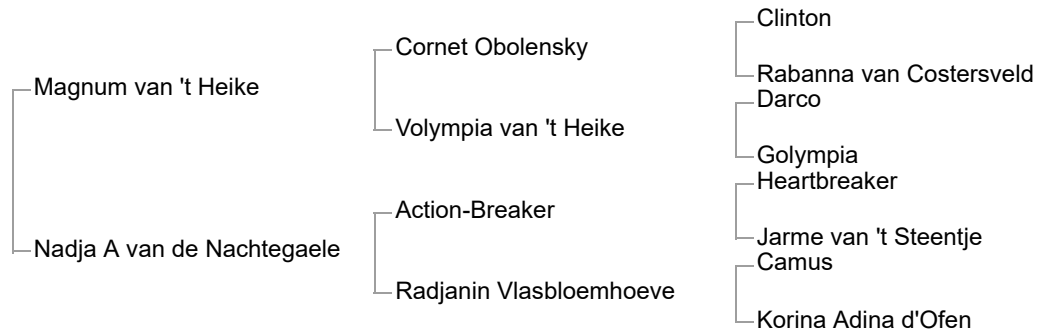

Romelu A van de Nachtegaele
black brown
02/06/2017, BWP

Sire: Magnum van 't Heike (BWP, 2012, dark brown stallion by Cornet Obolensky (Windows van 't Costersveld)) Approved For: Z 4 wins @ Level 1.15m - Nick Vrins (BEL)

1st dam: Nadja A van de Nachtegaele (BWP, 2013, bay mare by Action-Breaker) € 63 - **Level 1.45m** - Jan van Dyck (BEL) and 2 wins - 1 placing @ 1.40m 1st Opglabbeek NatChYH (Belgium) (1.40m); 1st Opglabbeek NatChYH (Belgium) (1.40m); 2nd CSN 6214 - Cyclus/Gold/Silver Lier (BEL) - Nat. (1.40m);

Romelu A van de Nachtegaele (BWP, 2017, black brown stallion by Magnum van 't Heike) Approved For: Z

2nd dam: Radjanin Vlasbloemhoeve (BWP, 1994, bay mare by Camus)

Intendro A van de Nachtegaele (BWP, 2008, bay stallion by Contendro I) **IDR3***Róbert Ács - (HUN)

Nadja A van de Nachtegaele (BWP, 2013, bay mare by Action-Breaker) :See Above

3rd dam: Korina Adina d'Ofen (BWP, 1987, bay mare by Ofen)

Radjanin Vlasbloemhoeve (BWP, 1994, bay mare by Camus) :See Above

Uxtro van de Vlasbloemhoeve (BWP, 1997, bay stallion by Camus) **IDR3***Lauro Aguilo Miquel - (ESP) 2nd CDI-J 2011 - Team Test Vejer de la Frontera (ESP); 3rd CDI-J 2011 - Freestyle Nambroca (ESP); 3rd CDI-J 2011 - Individual Test Vejer de la Frontera (ESP);

Korinatwee van de Vlasbloemhoeve (BWP, 2010, bay or brown mare by Bisquet Balou van de Mispelaere)

Othello Van De Vlasbloemhoeve (BWP, 2014, bay stallion by Kafka vd Heffinck) € 2,699 - **Level 1.45m** - Ivaylo Bonev (BGR) and 3 placings @ 1.40m 3rd CSYH1* Praha, Velka Chuchle (CZE) (1.40m); 1st CSYH1* Wiener Neustadt (AUT) (1.35m); 1st CSYH1* Szilvásvár (HUN) (1.30m);

4th dam: Adina (BWP, 1977, bay mare by Gentleman)

Isaura d'Ofen (BWP, 1985, bay mare by Ofen)

Quiella van de Heffinck D'09 (BWP, 1993, bay mare by Heartbreaker)

TIQUILA 2 placings @ **Level 1.60m** - Dirk Demeersman (BEL) and 1 win - 1 placing @ 1.50m 2nd CSI3* De Steeg (NED) (1.60m); 5th CSI3* Amsterdam (NED) (1.60m); 1st CSN 21 Kapellen (BEL) - Nat. (1.50m);

Sansain van 't Keselken (BWP, 1995, bay mare by Randel Z)

Vitus Level 1.50m - Kirsten Rombouts (BEL)

Madonna Z (Z, 1997, black brown mare by Mast vd Vrombautshoeve)

EVERYTHING 1 placing @ **Level 1.55m** - Cian O'Connor (IRL) and 1 placing @ 1.50m 8th CSI3* Birmingham (GBR) (1.55m); 3rd CSI2* Wellington, FL (USA) (1.45m);

Korina Adina d'Ofen (BWP, 1987, bay mare by Ofen) :See Above

Romina vd Vlasbloemhoeve (BWP, 1994, bay mare by Camus)

Hilana van de Vlasbloemhoeve (BWP, 2007, bay mare by Wandor van de Mispelaere)

KILANO VAN DE VLASBLOEMHOEVE Level 1.60m - Massimo Grossato (ITA) and 1 win - 8 placings @ 1.45m 5th - Arezzo (ITA) - Nat. (1.60m); 1st A5* Tortona (ITA) - Nat. (1.45m); 3rd A5* Manerbio (ITA) - Nat. (1.40m);