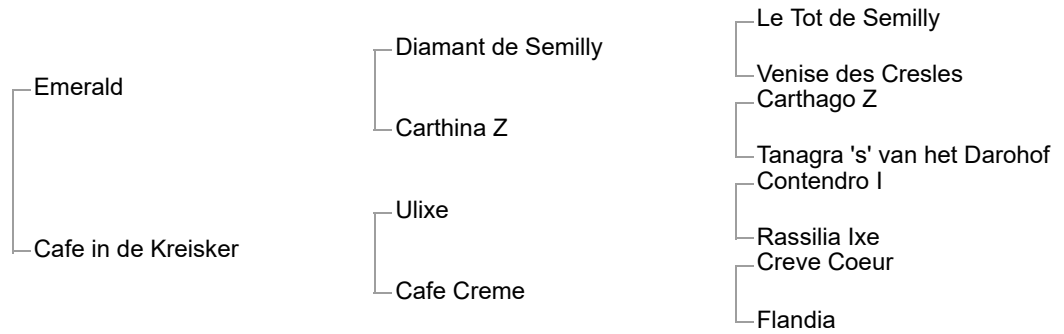

Icecoffee de Kreisker
chestnut
17/06/2018, SF

Sire: EMERALD (BWP, 2004, chestnut stallion by Diamant de Semilly) Approved For: BWP, Holst, KWPN, Old, SF, SWB 10 wins - 38 placings @ **Level 1.60m** - Harrie Smolders (NLD)

1st dam: Cafe in de Kreisker (SF, 2012, grey mare by Ulixé) € 615 - **Level 1.45m** - Camila Mazza de Benedicto (BRA)
Icecoffee de Kreisker (SF, 2018, chestnut stallion by Emerald)

2nd dam: Cafe Creme (SCSL, 2004, grey mare by Creve Coeur) **Level 1.45m** - Philippe Le Jeune (BEL) and 1 placing @ 1.40m
BLUEBERRY (SF, 2011, grey mare by HH Conrad) € 30,237 - 2 placings @ **Level 1.60m** - Alexandra Thornton (GBR) and 2 placings @ 1.55m 6th CSI3* Wellington, FL (USA) (1.60m); 3rd CSI3* Thermal CA (USA) (1.55m); 8th CSI5* Wellington, FL (USA) (1.55m);
Classical de Kreisker (SF, 2012, grey gelding by Ugobak des Baleines) € 2,243 - **Level 1.45m** - Francois Mathy Jr. (BEL) and 1 placing @ 1.40m 2nd CSI4* Vilamoura (POR) (1.35m); 1st CSIYH1* Liège (BEL) (1.30m); 1st CSIYH1* Chantilly (FRA) (1.30m);
CONSTANTIN DE HUS (SF, 2012, bay stallion by Ugobak des Baleines) € 2,313 - 1 placing @ **Level 1.50m** - Felipe Ramos Guinato (BRA) and 2 placings @ 1.45m 1st CSIYH1* Le Mans (FRA) (1.40m); 2nd CSI2* Vilamoura (POR) (1.40m); 1st CSIYH1* Le Mans (FRA) (1.30m);
COPACABANA DE HUS Z (Z, 2012, grey mare by Cosinhus) € 6,145 - 1 placing @ **Level 1.50m** - Arturo Parada Vallejo (MEX) and 2 wins - 1 placing @ 1.40m 5th CSI3* Coapexpan (MEX) (1.50m); 1st CSI2* Balvanera (MEX) (1.40m); 1st CSI2* Balvanera (MEX) (1.40m);
Cafe in de Kreisker (SF, 2012, grey mare by Ulixé) :See Above
CAVIANA DE KREISKER (SF, 2012, grey mare by Shouppydam des Horts) € 6,805 - **Level 1.60m** - Anouk Kort (NLD) and 3 placings @ 1.50m 1st CSI2* Lier (BEL) (1.40m); 1st CSI2* Oplabbeek (BEL) (1.40m); 2nd CSI2* Cluny (FRA) (1.40m);

3rd dam: Flandia (Holst, 1991, grey mare by Athlet Z)

CADILLAC (Holst, 1995, bay gelding by Corofino I) **Level 1.50m** - Daniel Deusser (DEU) and 2 placings @ 1.45m 3rd CSI4*-W Amsterdam (NED) (1.45m); 10th CSI3* 2006 - Grand Prix Vichy (FRA) (1.50m);
COLOREDO 2 (Holst, 2001, grey gelding by Coriano Z) **Level 1.60m** - Juan Carlos Alvarez del Castillo Barragan (MEX) and 1 placing @ 1.50m 9th CSI4* Wien Stadthalle (AUT) (1.50m); 8th CSI4* 2010 - Grand Prix Damascus (SYR) (1.60m); 8th CSI3* 2009 - Grand Prix Graz (AUT) (1.50m);
Cafe Creme (SCSL, 2004, grey mare by Creve Coeur) :See Above

4th dam: Wella I (Holst, 1984, bay mare by Lord)