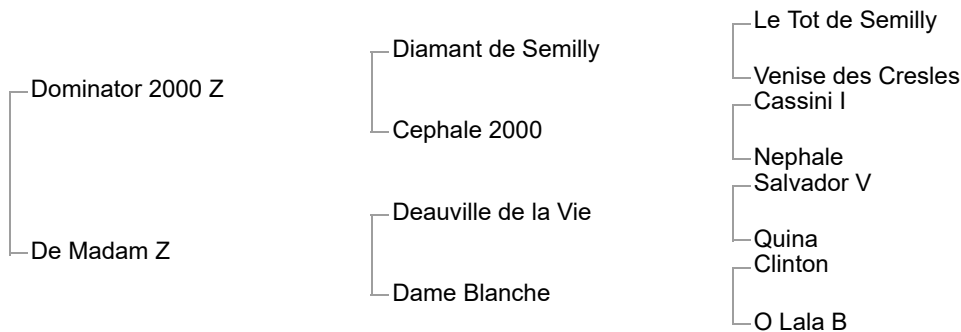

Nr. 10

DANCING HEROS DE ROCK 1 Z
056015Z55637719

PRESENTATION EN MAIN
SAUT EN LIBERTE

Dancing Heros de Rock 1 Z

bald

14/06/2019, Z

Sire: DOMINATOR 2000 Z (Z, 2010, black brown stallion by Diamant de Semilly) Approved For: AES, Z 3 wins - 11 placings @ **Level 1.60m** - Christian Ahlmann (DEU)

1st dam: De Madam Z (Z, 2009, mare by Deauville de la Vie)
Dancing Heros de Rock 1 Z (Z, 2019, bay stallion by Dominator 2000 Z)

2nd dam: Dame Blanche (BWP, 2003, skewbald mare by Clinton)
De Madam Z (Z, 2009, mare by Deauville de la Vie) :See Above

3rd dam: O Lala B (sBs, 1998, skewbald mare by Mister Duc xx)
Dame Blanche (BWP, 2003, skewbald mare by Clinton) :See Above
Sig Dare Me (BWP, 2005, bay mare by Ogano Sitte) 1 win - 4 placings @ Level 1.30m - Felix Hassmann (DEU) 1st CSIYH1* Drachten (NED) (1.30m); 2nd CSIYH1* Drachten (NED) (1.30m); 3rd CSIYH1* Drachten (NED) (1.30m);
CITRONELLO Z (Z, 2008, bay stallion by Campus) 1 placing @ **Level 1.60m** - Abdullah Humaid Al Muhairi (ARE) and 1 placing @ 1.50m 7th CSI4* Hamburg (GER) (1.50m); 2nd CSI2* Wiener Neustadt (AUT) (1.45m); 3rd CSI3*-W Dubai (UAE) (1.45m);
Best Man Z (Z, 2006, skewbald stallion by Bentley vd Heffinck) Approved For: AES 1 placing @ Level 1.30m - Luiz Felipe de Azevedo Filho (BRA)
Daily Magic Z (Z, 2016, skewbald stallion by Dominator 2000 Z) Approved For: AES Level 1.25m - Sven Laevers (BEL) and 1 win @ 1.15m 1st Manche 1: Opglabbeek Lannoo Belgian Stallion Competition (1.15m);

4th dam: Chocolat Cream (unknown, 1991, mare by Hallodri xx)
O Lala B (sBs, 1998, skewbald mare by Mister Duc xx) :See Above