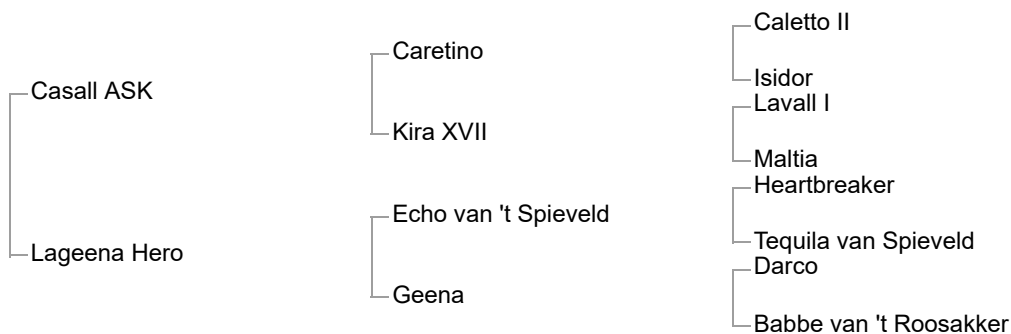

Casual Rangeval Z

chestnut

29/04/2019, Z

Sire: CASALL ASK (Holst, 1999, bay stallion by Caretino) Approved For: Holst, sBs, SF, SI 19 wins - 51 placings @ **Level 1.60m** - Rolf-Göran Bengtsson (SWE)

1st dam: Lageena Hero (BWP, 2011, bay mare by Echo van 't Spieveld)

Casual Rangeval Z (Z, 2019, chestnut stallion by Casall ASK)

2nd dam: GEENA (BWP, 2006, bay or brown mare by Darco) 1 placing @ **Level 1.55m** - Janika Sprunger (CHE)

Jes van 't Hoogeinde (BWP, 2009, bay mare by Toulon) **Level 1.45m** - Wilm Vermeir (BEL)

JIVARO IMPERIO EGIPCIO (BWP, 2009, bay stallion by Echo van 't Spieveld) 1 placing @ **Level 1.60m** - Francisco José Mesquita Musa (BRA)

KHEROS VAN 'T HOOGEINDE (BWP, 2010, bay gelding by Echo van 't Spieveld) 3 placings @ **Level 1.60m** - Rene Lopez (COL)

3rd dam: BABBE VAN 'T ROOSAKKER (BWP, 2001, bay mare by Kannan) 1 placing @ **Level 1.60m** - Cara Raether Carey (USA)

ERCO VAN 'T ROOSAKKER (BWP, 2004, bay stallion by Darco) Approved For: BWP 4 placings @ **Level 1.60m** - Lorenzo de Luca (ITA)

Grand Cru van 't Hagenhof (BWP, 2006, bay mare by Bentley vd Heffinck) Level 1.30m - Mathieu Laveau (FRA)

KIPLING VAN 'T HAGENHOF (BWP, 2010, bay mare by Nabab de Reve) **Level 1.50m** - Francisco Rocha (PRT)

FABIO VAN'T HAGENHOF Z (Z, 2011, dark brown stallion by Golden Hawk) € 698 - 1 placing @ **Level 1.60m** - François Bossu (BEL)

Frauke van't Hagenhof Z (Z, 2011, dark brown mare by Golden Hawk) € 12,610 - **Level 1.45m** - Mike Van Belle (BEL)

BINGO (KWPN, 2006, bay gelding by For Hero de Hus) 2 placings @ **Level 1.50m** - Ronan Peter McGuigan (IRL)

GIORGIO VAN 'T HAGENHOF (BWP, 2006, bay gelding by Bentley vd Heffinck) 2 placings @ **Level 1.60m** - Caitlin Creel (USA)

GEENA (BWP, 2006, bay or brown mare by Darco) :See Above

DULHAN DE LA ROQUE (KWPN, 2008, light bay gelding by Quidam de Revel) **Level 1.60m** - Reynald Angot (FRA)

4th dam: USHA VAN 'T ROOSAKKER (BWP, 1997, bay mare by Chin Chin) **Level 1.50m** - Marlon Modolo Zanotelli (BRA)

Aquita van 't Roosakker (BWP, 2000, chestnut mare by Calvados)

HARKITO VAN DEN BERG (BWP, 2007, bay gelding by Darco) **Level 1.60m** - Jessica Geurts (BEL)

MUFASA (BWP, 2008, chestnut gelding by Wandor van de Mispelaere) **Level 1.60m** - Emilie Conter (BEL)

Atoucha van 't Roosakker (BWP, 2000, bay mare by Darco)

ELECTRA VAN 'T ROOSAKKER (BWP, 2004, chestnut mare by Carthago Z) 5 placings @ **Level 1.60m** - Jos Lansink (BEL)

HORPLEASURE VAN 'T ROOSAKKER **Level 1.60m** - Manon Hebette (FRA)

Imke van 't Roosakker **Level 1.45m** - Frank Schuttert (NLD) and 2 placings @ 1.40m

James Bond van 't Roosakker 1 placing @ **Level 1.45m** - Michael Hughes (USA) and 2 placings @ 1.30m

KAPRICE 2 wins - 2 placings @ **Level 1.60m** - Kent Farrington (USA)

Kassander van 't Roosakker Approved For: AES 2 wins - 5 placings @ Level 1.40m - Grégory Wathélet (BEL)

FALCO VAN 'T ROOSAKKER (BWP, 2005, grey stallion by Berlin) **Level 1.60m** - Eugenio Grimaldi (ITA)

GATOUCHA VAN 'T ROOSAKKER (BWP, 2006, bay mare by Diamant de Semilly) 1 placing @ **Level 1.50m** - Michael Korompis (NLD)

TINKOUCHA HERO Z 1 placing @ **Level 1.60m** - Leonie Peeters (BEL)