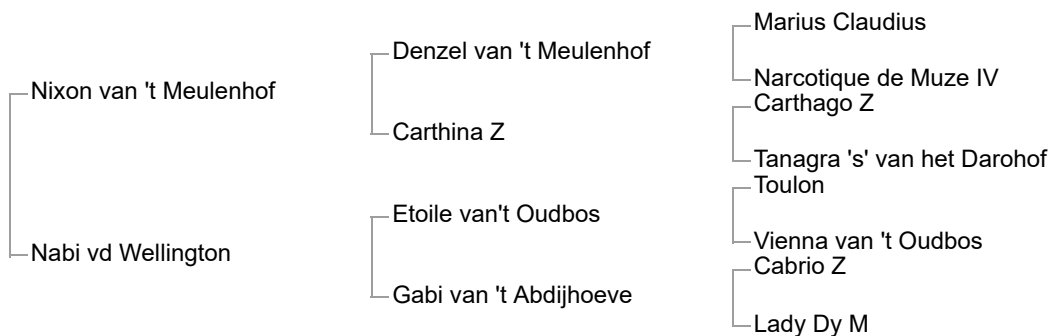

Nr. 50

NABI'S BOY SDW Z
056015Z55320617

PRESENTATION EN MAIN
PARCOURS STANDARD

Nabi's Boy SDW Z
grey
15/06/2017, Z

Sire: NIXON VAN 'T MEULENHOF (BWP, 2013, chestnut stallion by Denzel van 't Meulenhof) Approved For: BWP 2 placings @ **Level 1.50m** - Jos Verlooy (BEL)

1st dam: Nabi vd Wellington (BWP, 2013, grey mare by Etoile van't Oudbos) Level 1.40m - Adelaide Lautie (FRA)
Nabi's Boy SDW Z (Z, 2017, grey stallion by Nixon van 't Meulenhof)

2nd dam: Gabi van 't Abdijhoeve (BWP, 2006, grey mare by Cabrio Z)
Nabi vd Wellington (BWP, 2013, grey mare by Etoile van't Oudbos) :See Above

Plato vd Wellington (BWP, 2015, grey stallion by Clarimo ASK) Approved For: AES € 717 - Level 1.30m - Bertrand Genin (BEL) and 2 placings @ 1.25m 3rd CSIYH1* Courrière (BEL) (1.20m);

3rd dam: Lady Dy M (BWP, 2003, grey mare by Utrillo Z) IEV 2*Bastiaan Broeksema - (NLD)
Gabi van 't Abdijhoeve (BWP, 2006, grey mare by Cabrio Z) :See Above

HECTOR VAN D'ABDIJHOEVE (BWP, 2007, grey stallion by Cabrio Z) Approved For: SF, WSI 3 wins - 23 placings @ **Level 1.60m** - Laurens Houben (BEL) and 8 placings @ 1.55m 1st Göteborg (SWE) CH-EU-S (1.60m); 1st CSIO5* St. Gallen (SUI) (1.60m); 1st CSI5* GCT/GCL Mexico City (MEX) (1.60m);

4th dam: Anouchka van Breehof (BWP, 2000, chestnut mare by Fuego du Prelet)
Lady Dy M (BWP, 2003, grey mare by Utrillo Z) :See Above

Heritier vd Waterkant (BWP, 2007, bay mare by Aertbreaker) **Level 1.45m** - Jean-Christophe De Grande (BEL) and 1 placing @ 1.40m 1st CSIYH1* Vlamertinge (BEL) (1.30m);

PROPRIETAIRE: HAURI THOMAS
F - 50680 SAINT CLAIR
SUR ELLE

NAISSEUR: BOMO NV
B - 2801 HEFFEN