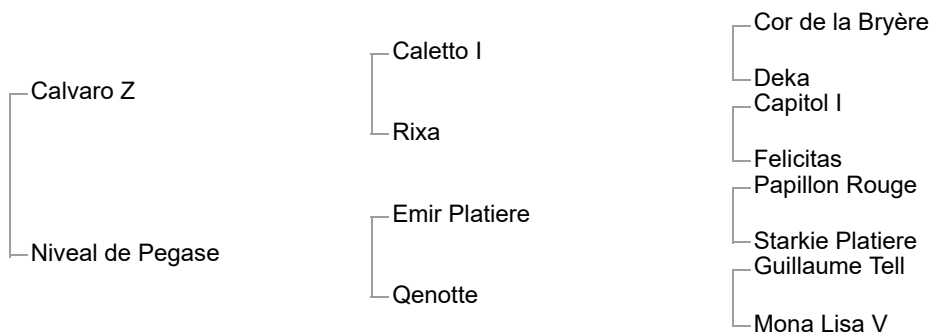

Nr. 61

THAIS DE PEGASE
25000107393053X

PRESENTATION EN MAIN

Thais de Pegase
bay
15/06/2007, SF

Sire: **CALVARO Z** (Holst, 1987, bay stallion by Caletto I) Approved For: KWPN, SF, SI, Z, ZfdP 1 win - 1 placing @ **Level 1.60m** - John Whitaker (GBR)

1st dam: Niveal de Pegase (SF, 2001, bay mare by Emir Platiere)

THAIS DE PEGASE (SF, 2007, bay stallion by Calvaro Z) Approved For: SF **Level 1.60m** - Alix Ragot (FRA) and 2 placings @ 1.55m 3rd CSI4* Vejer de la Frontera (ESP) (1.55m); 1st CSI3* Mâcon Chaintré (FRA) (1.50m); 3rd CSI3* Vichy (FRA) (1.50m);

2nd dam: Qenotte (SF, 1982, chestnut mare by Guillaume Tell)

Niveal de Pegase (SF, 2001, bay mare by Emir Platiere) :See Above

3rd dam: Monna Lisa V (SF, 1978, bay mare by Amyrol xx)

Qenotte (SF, 1982, chestnut mare by Guillaume Tell) :See Above

4th dam: Bagatelle (SF, 1967, bay mare by Surioso)

Monna Lisa V (SF, 1978, bay mare by Amyrol xx) :See Above

PROPRIETAIRE: RAGOT F. LES
ECURIES DE PEGASE
F - 28320 BAILLEAU
ARMENONVILLE

NAISSEUR: AIR PEGASUS SARL
F - 28320 BAILLEAU
ARMENONVILLE