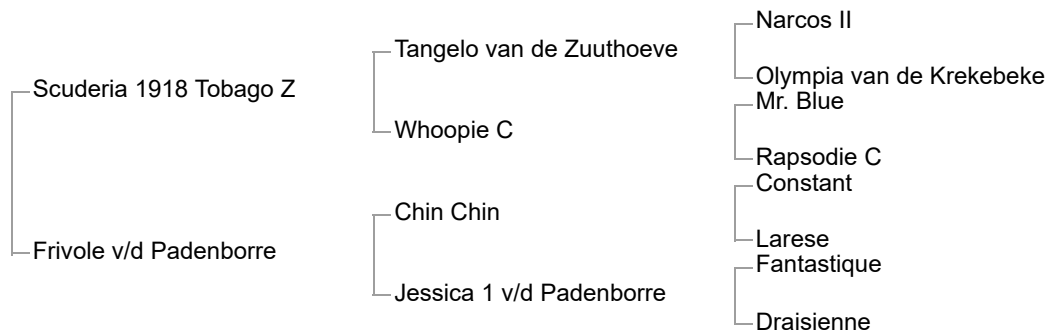

Nr. 9

TRINIDAD Z
056015Z55638819

PRESENTATION EN MAIN
SAUT EN LIBERTE

Trinidad Z
bay
22/06/2019, Z

Sire: SCUDERIA 1918 TOBAGO Z (Z, 2008, chestnut stallion by Tangelo van de Zuuthoeve) Approved For: Holst, KWPN, Z 1 placing @ **Level 1.70m** - Daniel Deusser (DEU)

1st dam: Frivole v/d Padenborre (BWP, 2005, bay mare by Chin Chin)
Trinidad Z (Z, 2019, bay stallion by Scuderia 1918 Tobago Z)

2nd dam: Jessica 1 v/d Padenborre (BWP, 1986, bay or brown mare by Fantastique)

Miss de Mai vd Padenborre (BWP, 1989, bay mare by Vazal van 't Woutland)

Palerma vd Paddenborre (BWP, 1992, bay or brown mare by Quidam de Revel) **Level 1.40m** - Tina Lund (DNK)

BIG RED 1 placing @ **Level 1.50m** - Tina Lund (DNK)

Ramona v/d Padenborre (BWP, 1994, bay mare by Quidam de Revel)

Umona du Temple Level 1.45m - Yannick Martin (FRA)

Amona du Temple Level 1.45m - Jacques Bonnet (FRA)

Pin Chin (BWP, 1992, bay mare by Chin Chin) 1 win @ **Level 1.45m** - Philippe Le Jeune (BEL)

CEVO SOCRATES (BWP, 1995, chestnut gelding by Darco) 4 wins - 4 placings @ **Level 1.60m** - Edwina Tops-Alexander (AUS)

BMC UP AND DOWN (BWP, 1997, chestnut gelding by Ohio van de Padenborre) 2 wins - 1 placing @ **Level 1.60m** - Jeroen Dubbeldam (NLD)

Querida van de Padenborre (BWP, 1993, bay mare by Quidam de Revel)

Urida (BWP, 1997, bay mare by Pachat II)

KOSMO VAN HOF TER BOONE 1 placing @ **Level 1.60m** - Julien Epailard (FRA)

Equistro van de Mispelaere (BWP, 2004, bay stallion by Querlybet Hero) Approved For: BWP 1 placing @ **Level 1.60m** - Lorette Knowles-Taylor (ZAF)

Freestyle (BWP, 2005, bay stallion by Querlybet Hero) Approved For: BWP **Level 1.45m** - Sarra Van Avermaet (BEL)

TORONTO VAN DE PADENBORRE (BWP, 1996, bay stallion by Ohio van de Padenborre) **Level 1.60m** - Juan Carlos Garcia (ITA)

WIMPEL VAN DE PADENBORRE (BWP, 1999, bay stallion by Baloubet du Rouet) **Level 1.50m** - Alfonso Salguero Rebollo (ESP)

Dirka van de Padenborre (BWP, 2003, bay mare by Chin Chin)

Houston van de Padenborre (BWP, 2007, bay stallion by Argentinus) 2 placings @ **Level 1.45m** - Nicholas Dello Joio (USA)

Hyacinthe van de Padenborre (BWP, 2007, bay or brown mare by Canturo)

KAMILLA D € 14,336 - **Level 1.60m** - Natalie Dean (USA)

Kamiro D € 1,222 - **Level 1.60m** - Bekzod Kurbanov (UZB)

HO-GO VAN DE PADENBORRE (BWP, 2007, bay stallion by Darco) Approved For: BWP 2 placings @ **Level 1.60m** - Denis Lynch (IRL)

IRON MAN VAN DE PADENBORRE (BWP, 2008, bay stallion by Darco) Approved For: BWP 1 placing @ **Level 1.65m** - Grégory Wathelet (BEL)

Jaguar van de Padenborre (BWP, 2009, chestnut stallion by Calvaro Z (Virtual Village Calvaro)) Approved For: SCSL

Frivole v/d Padenborre (BWP, 2005, bay mare by Chin Chin) :See Above

Hemingway van de Padenborre (BWP, 2007, black stallion by Diamant de Semilly) 1 placing @ **Level 1.45m** - André Americo de Miranda (BRA)

Jessica van de Padenborre (BWP, 2009, bay mare by Calvaro Z (Virtual Village Calvaro)) 1 placing @ **Level 1.45m** - Paulena Johnson

3rd dam: Draisienne (BWP, 1969, bay or brown mare by Noe xx)

Himalaya vd Padenborre (BWP, 1984, chestnut mare by Fleuri du Manoir)

My Way van de Padenborre (BWP, 1989, bay or brown mare by Pachat II)