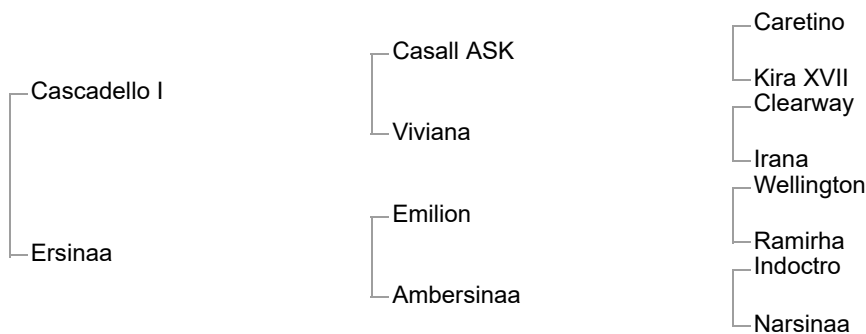

Nr. 49

N.EIGHTEEN
528003201808283

PRESENTATION EN MAIN
SAUT EN LIBERTE

N.Eighteen
bay
16/01/2018, KWPN

Sire: Cascadello I (Holst, 2009, bay stallion by Casall ASK (Casall la Silla)) Approved For: Holst, Old, OS 2 placings @ **Level 1.50m** - Dirk Ahlmann (DEU) and 6 placings @ 1.45m 9th CSI2* Lier (BEL) (1.50m);

Sire of: **CASCADELO BOY RM - Level 1.60m** - €36,574, **Crossover 4 - Level 1.50m** - €33,404, **CHARISMO Z - Level 1.50m** - €23,412

1st dam: Ersinaa (KWPN, 2009, bay mare by Emilion)
N.Eighteen (KWPN, 2018, bay stallion by Cascadello I)

2nd dam: Ambersinaa (KWPN, 2005, bay mare by Indoctro)
Ersinaa (KWPN, 2009, bay mare by Emilion) :See Above

3rd dam: Narsinaa (KWPN, 1995, bay mare by Ahorn)
SIETSE (KWPN, 1999, bay gelding by Monaco) **Level 1.60m** - Licinio Grossi (ITA) and 2 placings @ 1.55m 7th CSI3* Reifnitz (AUT) (1.55m);
Ambersinaa (KWPN, 2005, bay mare by Indoctro) :See Above

4th dam: Jarsinaa (KWPN, 1991, bay mare by Dreamstreet)
Narsinaa (KWPN, 1995, bay mare by Ahorn) :See Above
Fabris (KWPN, 2010, bay gelding by VDL Emmerton) **IEV 3***Phoebe Hughes - (GBR)