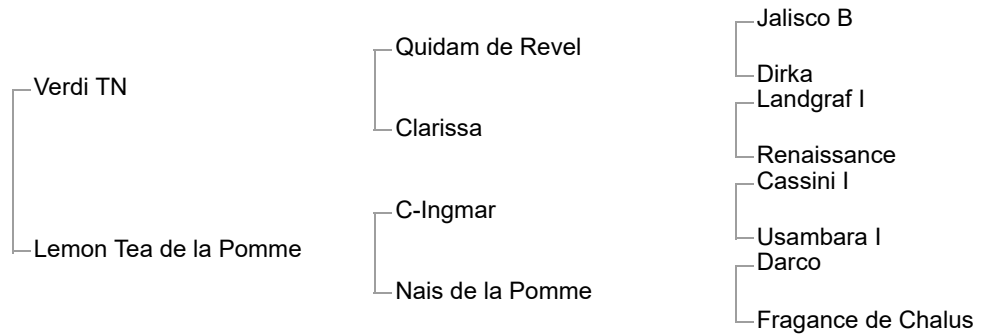

Nr. 2

VARANE DE LA POMME Z
25000119711202E

PRESENTATION EN MAIN
SAUT EN LIBERTE

Varane de la Pomme Z
bay
25/07/2019, Z

Sire: VERDI TN (KWPN, 2002, bay stallion by Quidam de Revel) Approved For: AES, Hann, Holst, KWPN, Old, OS, SF, Z 3 placings @ **Level 1.70m** - Maikel van der Vleuten (NLD)

1st dam: Lemon Tea de la Pomme (BWP, 2011, bay mare by C-Ingmar)

Clovis de la Pomme Z (Z, 2014, dark chestnut stallion by RMF Cadeau de Muze) Approved For: Z 1 placing @ Level 1.40m - Regis Bouguennec (FRA)

Enrico de la Pomme (SF, 2014, bay stallion by Vigo d'Arsouilles) Approved For: SF € 708 - 3 placings @ Level 1.40m - Charles Henri Ferme (FRA) and 2 placings @ 1.35m 1st CSIYH1* Dinard (FRA) (1.30m); 1st CSIYH1* Royan (FRA) (1.25m); 1st CSIYH1* Royan (FRA) (1.25m); Varane de la Pomme Z (Z, 2019, bay stallion by Verdi TN)

2nd dam: Nais de la Pomme (SF, 2001, bay mare by Darco)

RONALDO DE LA POMME (SF, 2005, bay gelding by Stakkato) 1 placing @ **Level 1.50m** - James Paterson-Robinson (AUS)
Tulipe de la Pomme (SF, 2007, bay mare by For Pleasure)

AMANDINE DE LA POMME (SF, 2010, bay mare by Kannan) 1 placing @ **Level 1.50m** - Fabian Ordoñez Tello (MEX)

TINKERBELL DE LA POMME (SF, 2007, chestnut mare by Tinka's Boy (Hooper)) **Level 1.60m** - Matias Albarracin (ARG)

Taratina de la Pomme (SF, 2007, mare by Canturo) **Level 1.45m** - Mathieu Laveau (FRA) and 1 placing @ 1.30m

THORN DE LA POMME (SF, 2007, chestnut stallion by For Pleasure) 1 placing @ **Level 1.60m** - Bernardo Naveillan (CHL)

Tinkagirl de la Pomme (SF, 2007, bay mare by Tinka's Boy) 1 win - 2 placings @ Level 1.40m - Faustine Laferrerie (FRA)

AMAZING D'AUTHUIT (SF, 2010, bay mare by Vagabond de la Pomme) **Level 1.50m** - Tomas Couve Correa (CHL)

KOSHIN DE MUZE D'12 (BWP, 2010, chestnut gelding by Vigo d'Arsouilles) **Level 1.60m** - Thomas Van Minnebruggen (BEL)

Lemon Tea de la Pomme (BWP, 2011, bay mare by C-Ingmar) :See Above

Luracci de la Pomme (BWP, 2011, black brown stallion by Fantomas de Muze) 1 placing @ **Level 1.45m** - Genevieve Edwards (USA)

3rd dam: Fragrance de Chalus (SF, 1993, bay mare by Jalisco B) Level 1.40m - Karline de Brabander (BEL)

Jolly Girl de Kervec (SF, 1997, dark chestnut mare by Darco)

QUEEN GIRL KERVEC (SF, 2004, bay mare by Diamant de Semilly) 1 placing @ **Level 1.60m** - Julien Gonin (FRA)

TRAFALGAR KERVEC **Level 1.60m** - Margaux Rocuet (FRA)

V.I.P. 1 placing @ **Level 1.60m** - Paola Amilibia (MEX)

TRIOMPHE KERVEC (SF, 2007, chestnut stallion by Kannan) 1 placing @ **Level 1.50m** - Frederique Fabre Delbos (CHE)

UPERCUT KERVEC (SF, 2008, chestnut stallion by Diamant de Semilly) Approved For: SF 1 placing @ **Level 1.50m** - Marco Valente Oliveira (PRT)

UTO KERVEC (SF, 2008, bay stallion by Diamant de Semilly) Approved For: SF 3 placings @ **Level 1.60m** - Mohammed Ahmed Al Owais (ARE)

VITOT KERVEC (SF, 2009, chestnut stallion by Diamant de Semilly) Approved For: SF 1 placing @ **Level 1.60m** - Arturo Parada Vallejo (MEX)

Urline de Muze (BWP, 1997, chestnut mare by Cash)

A BIG BOY (BWP, 2000, chestnut stallion by Kannan) Approved For: Z 1 win @ **Level 1.60m** - Rein Pill (EST)