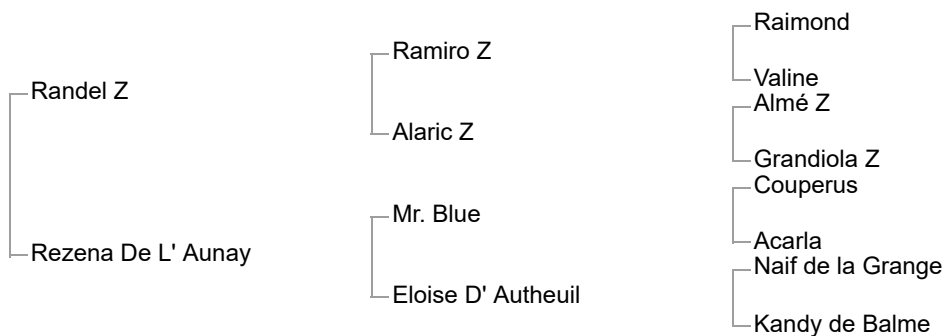

Nr. 59

RIGHT NOW D'AUCELS Z
25000114529327C

PRESENTATION EN MAIN
PARCOURS STANDARD

Right Now d'Aucels Z

dark brown

22/07/2014, Z

Sire: **Randel Z** (Hann, 1984, dark bay stallion by Ramiro Z) Approved For: Hann, sBs

Sire of: **CORTES 'C'** - **Level 1.60m** - €931,975, **QUEBEC** - **Level 1.60m** - €9,500, **BOCCACIO EC** - **Level 1.60m** - €6,719

1st dam: Rezena De L' Aunay (SF, 2005, grey mare by Mr. Blue)

Right Now d'Aucels Z (Z, 2014, dark brown stallion by Randel Z) Level 1.30m - Stephanie Dussault (FRA)

2nd dam: Eloise D' Autheuil (SF, 1992, chestnut mare by Naïf de la Grange)

Rezena De L' Aunay (SF, 2005, grey mare by Mr. Blue) :See Above

3rd dam: Kandy de Balme (SF, 1976, bay mare by Belphegor IV)

Eloise D' Autheuil (SF, 1992, chestnut mare by Naïf de la Grange) :See Above

4th dam: Gazelle de Balme (SF, 1972, bay mare by Pierreville)

Kandy de Balme (SF, 1976, bay mare by Belphegor IV) :See Above