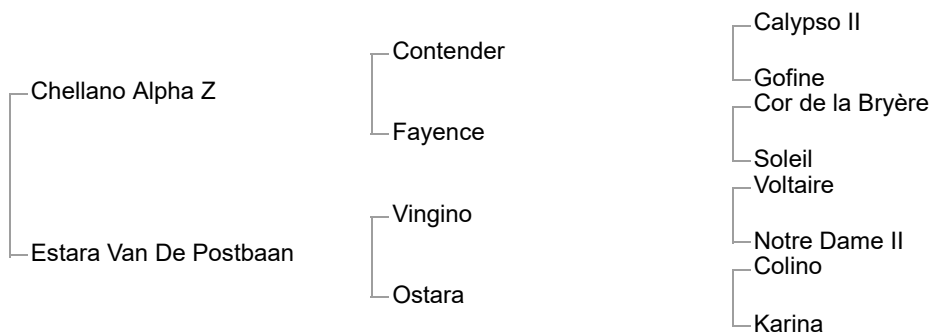

Nr. 60

CASH Z
056015Z55689013

PRESENTATION EN MAIN
PARCOURS STANDARD

Cash Z
bay
15/04/2013, Z

Sire: **Chellano Alpha Z** (Z, 2008, grey stallion by Contender) Approved For: Z Level 1.25m - Kris Christiaens (BEL)

1st dam: Estara Van De Postbaan (KWPN, 2009, bay mare by Vingino)

Cash Z (Z, 2013, bay stallion by Chellano Alpha Z) Approved For: Z 1 win @ Level 1.35m - Gina Duchmann (FRA) 1st - Le Mans (FRA) - Nat. (1.35m); 2nd - Haras de Jardy (FRA) - Nat. (1.35m);

2nd dam: Ostara (KWPN, 1996, grey mare by Colino)

Estara Van De Postbaan (KWPN, 2009, bay mare by Vingino) :See Above

Hermitage VDL (KWPN, 2012, grey stallion by VDL Zirocco Blue N.O.P.) Approved For: KWPN

3rd dam: Karina (KWPN, 1992, grey mare by Landon)

Ostara (KWPN, 1996, grey mare by Colino) :See Above

4th dam: Uralda (KWPN, 1978, dark bay mare by Cadmus xx)

Karina (KWPN, 1992, grey mare by Landon) :See Above

PROPRIETAIRE: CAMPIOLI GABRIELLE
F - 28250
LA FRAMBOISIERE

NAISSEUR: ADAMS A.J.
NL - 5051 DL GOIRLE