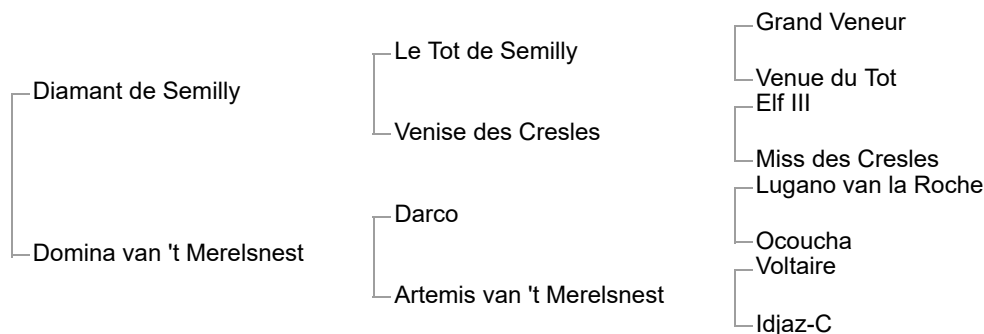

Nr. 56

HECTOR AS
25000117540931U

PRESENTATION EN MAIN
PARCOURS STANDARD

Hector AS
bay
30/03/2017, SF

Sire: DIAMANT DE SEMILLY (SF, 1991, bay stallion by Le Tot de Semilly) Approved For: BWP, Holst, SF, SI, Z 3 wins - 1 placing @ **Level 1.60m** - Eric Levallois (FRA)