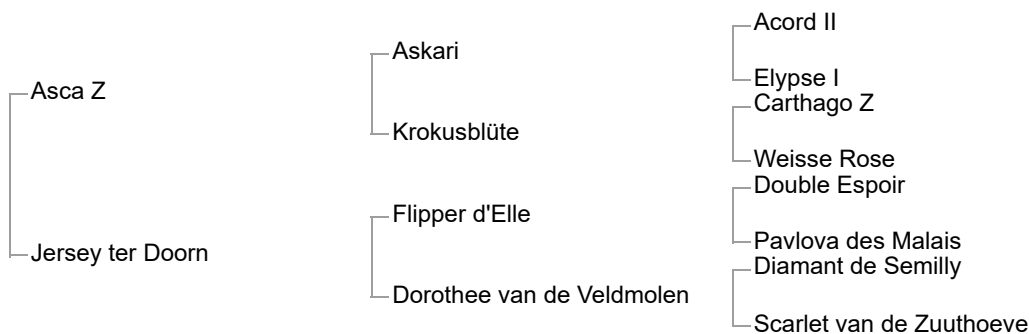

Nr. 15

ALASCA Z
056015Z55254619

PRESENTATION EN MAIN
SAUT EN LIBERTE

Alasca Z

bay

18/05/2019, Z

Sire: **ASCA Z** (Holst, 2003, grey stallion by Askari) Approved For: Holst, SI, Z 1 win - 2 placings @ **Level 1.60m** - Christian Ahlmann (DEU)